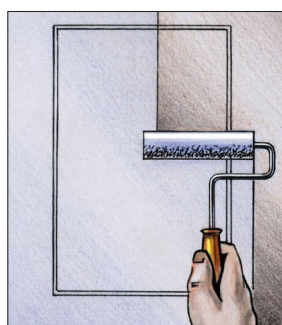

Sample installations

Dimensions

Model	Dimensions [mm]							
	H	B	H1	B1	H2	L1	L	B2
DD 200x300	336	236	291	189	297	3	20	197

Color options

White

Beige

Grey

Sky Blue

Beige Marble

Grey Marble

Blue Marble

Green Marble